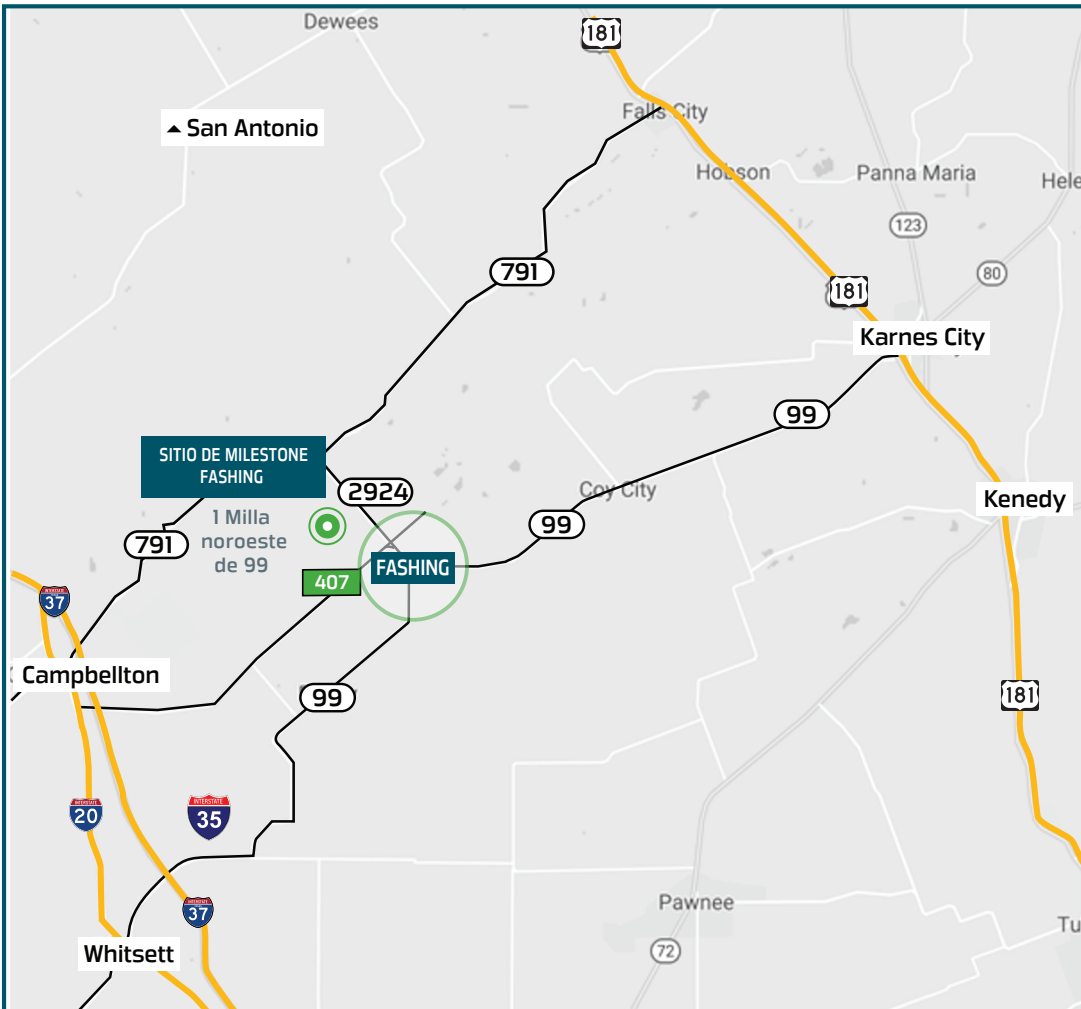

Fashing Mapa de las Instalaciones

Dirección:
5131 County Road 407
Fashing, TX 78008

Contacto:
830-780-3360
469-667-2502

Horario:
24 Horas

Locación:
28°48'04.2"N 98°09'03.2"W

Coordenadas de GPS:
28.801166, -98.150895

Escaneé para abrir
en Google Maps

FLUJOS DE RESIDUOS ADMITIDOS

- Fluidos de perforación (basados en agua y aceite)
- Retorno
- Produjo agua salada
- Fondos de los tanques
- Agua aceitosa/sucia

OTROS SERVICIOS

- Servicio completo de lavado de camiones y tanques remolcados
- Instalaciones de lavado cubiertas

DIRECCIONES A LAS INSTALACIONES DE FASHING

De Fashing, Texas

Estamos ubicados en el condado Atascosa, a 1 milla noreste de Fashing. De la Carretera FM 99, diríjase hacia el noreste por FM 2924 por una milla. Voltee a la izquierda sobre County Road 407. La instalación Milestone está localizada a 0.2 millas por County Road 407 a la derecha.

De Kenedy, Texas

De la intersección de la calle West Main y calle North 5th, diríjase hacia el noroeste por la calle 5 Norte hacia Highway US-181. Siga por US-181 S/N Calle 5/calle Sunset Strip Norte. Continúe por US-181 Sur por 4.6 millas. Voltee a la izquierda sobre FM 99 West/calle West South Line. Continúe por FM 99 W/oeste por 15.8 millas y voltee a la derecha sobre FM 2924. En 0.8 millas, voltee a la izquierda sobre County Road 407. La instalación Milestone está localizada a 0.2 millas al lado oeste/a la derecha.

De Campbellton, Texas

De el Highway US-281 Alternate/Angelina Road y FM 791 en Campbellton, siga hacia el noreste por la FM 791 Este por 10.3 millas. Voltee a la derecha sobre FM 2924 por 3.3 millas. Después voltee a la derecha sobre County Road 407. La instalación Milestone está a 0.2 millas hacia el oeste/a la derecha.

De Whitsett, Texas

De el Highway US-281 Alternate en Whitsett, diríjase hacia el noreste por la FM 99 Norte hacia la calle Helena por 4.9 millas. Voltee a la izquierda y quédese en FM 99 N y continúe por 11.1 millas. Voltee a la izquierda hacia FM 2924 y en 0.8 millas, voltee a la izquierda sobre County Road 407. La instalación Milestone está a 0.2 millas al lado oeste/a la derecha.

PARA DIRECCIONES, TIEMPO DE ESPERA Y OTRAS LOCACIONES, VISITE; MILESTONE-ES.COM