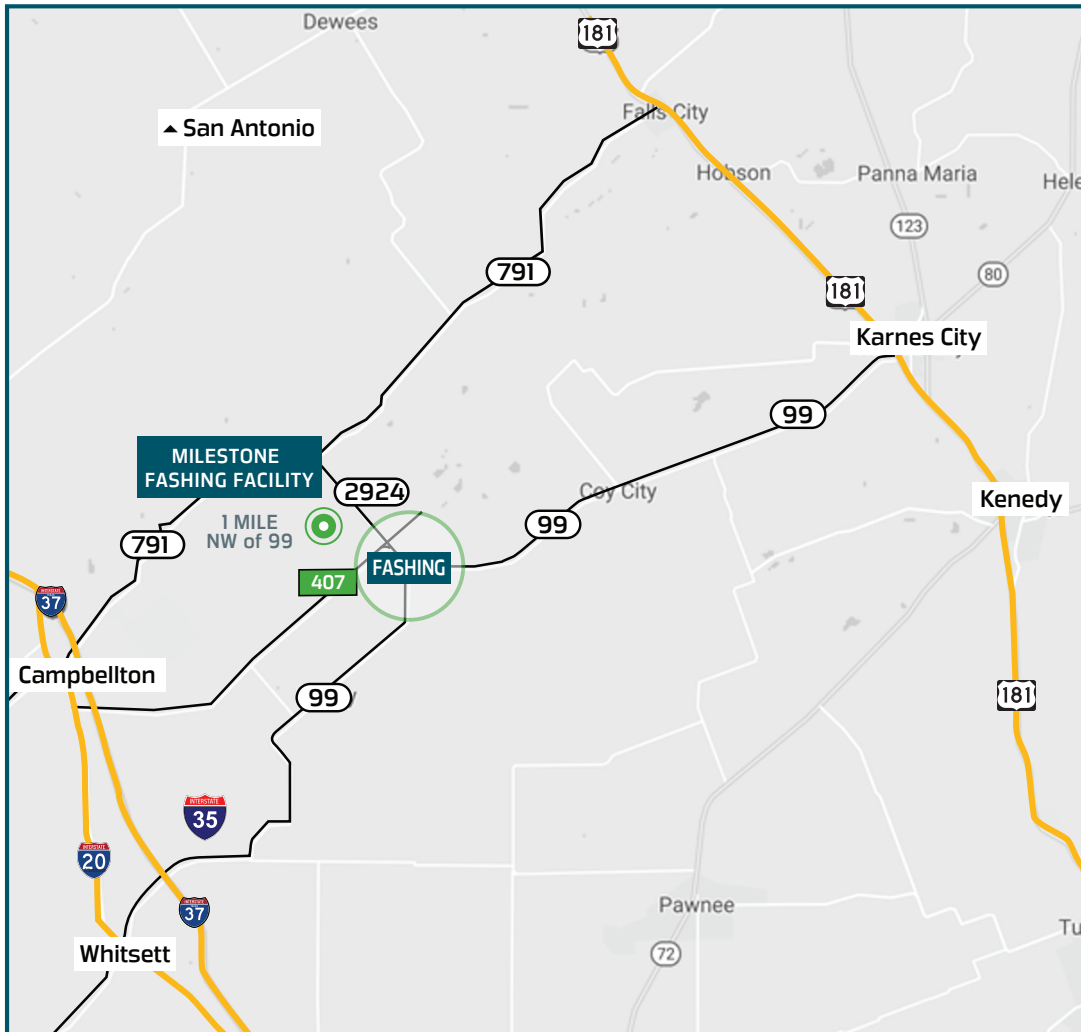

Fashing Facility Location Map

Address:

5131 County Road 407
Fashing, TX 78008

Contact:

830-780-3360
469-667-2502

Hours:

24 Hours

Location:

28°48'04.2"N 98°09'03.2"W

GPS Coordinates:

28.801166, -98.150895

Scan to open
with Google Maps

WASTE STREAMS ACCEPTED

- Drilling Fluids (Water-based and Oil-based)
- Flowback
- Produced Saltwater
- Tank Bottoms
- Oily/Dirty Water

OTHER SERVICES

- Truck and Frac Tank Full-service Washouts
- Covered Washout Facilities

FASHING FACILITY LOCATION DIRECTIONS

From Fashing, Texas

We are located in Atascosa County, 1 mile Northwest of Fashing. From FM 99, travel Northwest on FM 2924 for one mile. Turn left onto County Road 407. The Milestone Facility is located 0.2 miles down County Road 407 on the right.

From Kenedy, Texas

From the intersection of West Main Street and North 5th Street, head Northwest on N 5th Street toward Highway US-181. Merge onto US-181 S/N 5th Street/North Sunset Strip Street. Continue along US-181 S for 4.6 miles. Turn left onto FM 99 West/West South Line Street. Continue on FM 99 W for 15.8 miles and turn right onto FM 2924. In 0.8 miles, turn left onto County Road 407. The Milestone Facility is located 0.2 miles down on the West/right side.

From Campbellton, Texas

From Highway US-281 Alternate/Angelina Road and FM 791 in Campbellton, head Northeast on FM 791 East for 10.3 miles. Turn right onto FM 2924 for 3.3 miles. Then turn right onto County Road 407. The Milestone facility is located 0.2 miles down on the West/right side.

From Whitsett, Texas

From Highway US-281 Alternate in Whitsett, head Northeast on FM 99 North toward Helena Street for 4.9 miles. Turn left to stay on FM 99 N and continue for 11.1 miles. Turn left onto FM 2924 and in 0.8 miles, turn left onto County Road 407. The Milestone Facility is 0.2 miles on the West/right side.

FOR DRIVING DIRECTIONS, WAIT TIMES AND OTHER LOCATIONS, VISIT MILESTONE-ES.COM